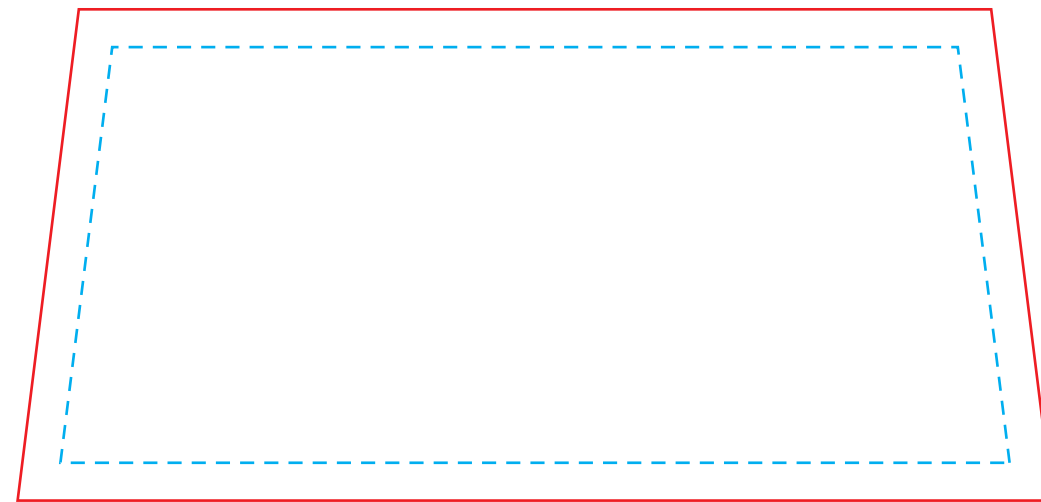

# InstaAir Inflatable Couch

Bleed Area  
Safe Area

Keep all important graphics inside the safe visible areas  
All text & strokes must be outlined  
Any pixel-based artwork must be a minimum of 100dpi

1:10 Scale

Bottom (Not seen)

Outside Left

Outside Back

Outside Right

Top

Seat Back

Inside Seat Left

Inside Seat Right

Seat Bottom

Front Face