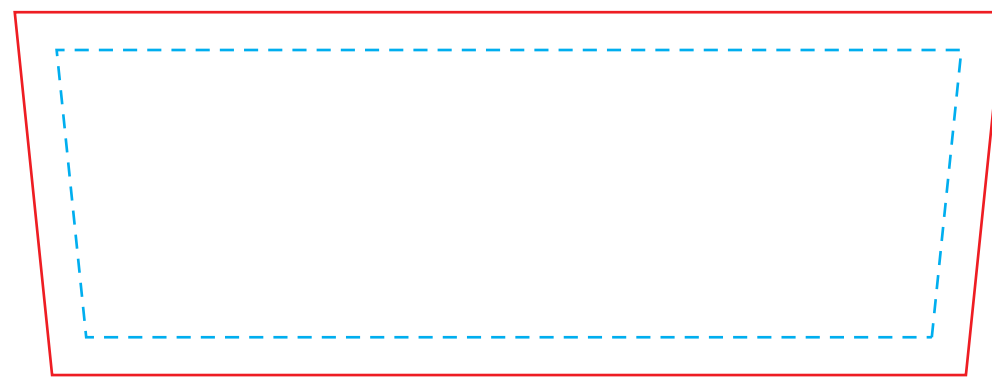

# InstaAir Inflatable Couch

Bleed Area  
Safe Area

Keep all important graphics inside the safe visible areas  
All text & strokes must be outlined  
Any pixel-based artwork must be a minimum of 100dpi

1:10 Scale

Bottom (Not seen)

Outside Left

Outside Back

Outside Right

Top

Seat Back

Inside Seat Left

Inside Seat Right

Seat Bottom

Front Face