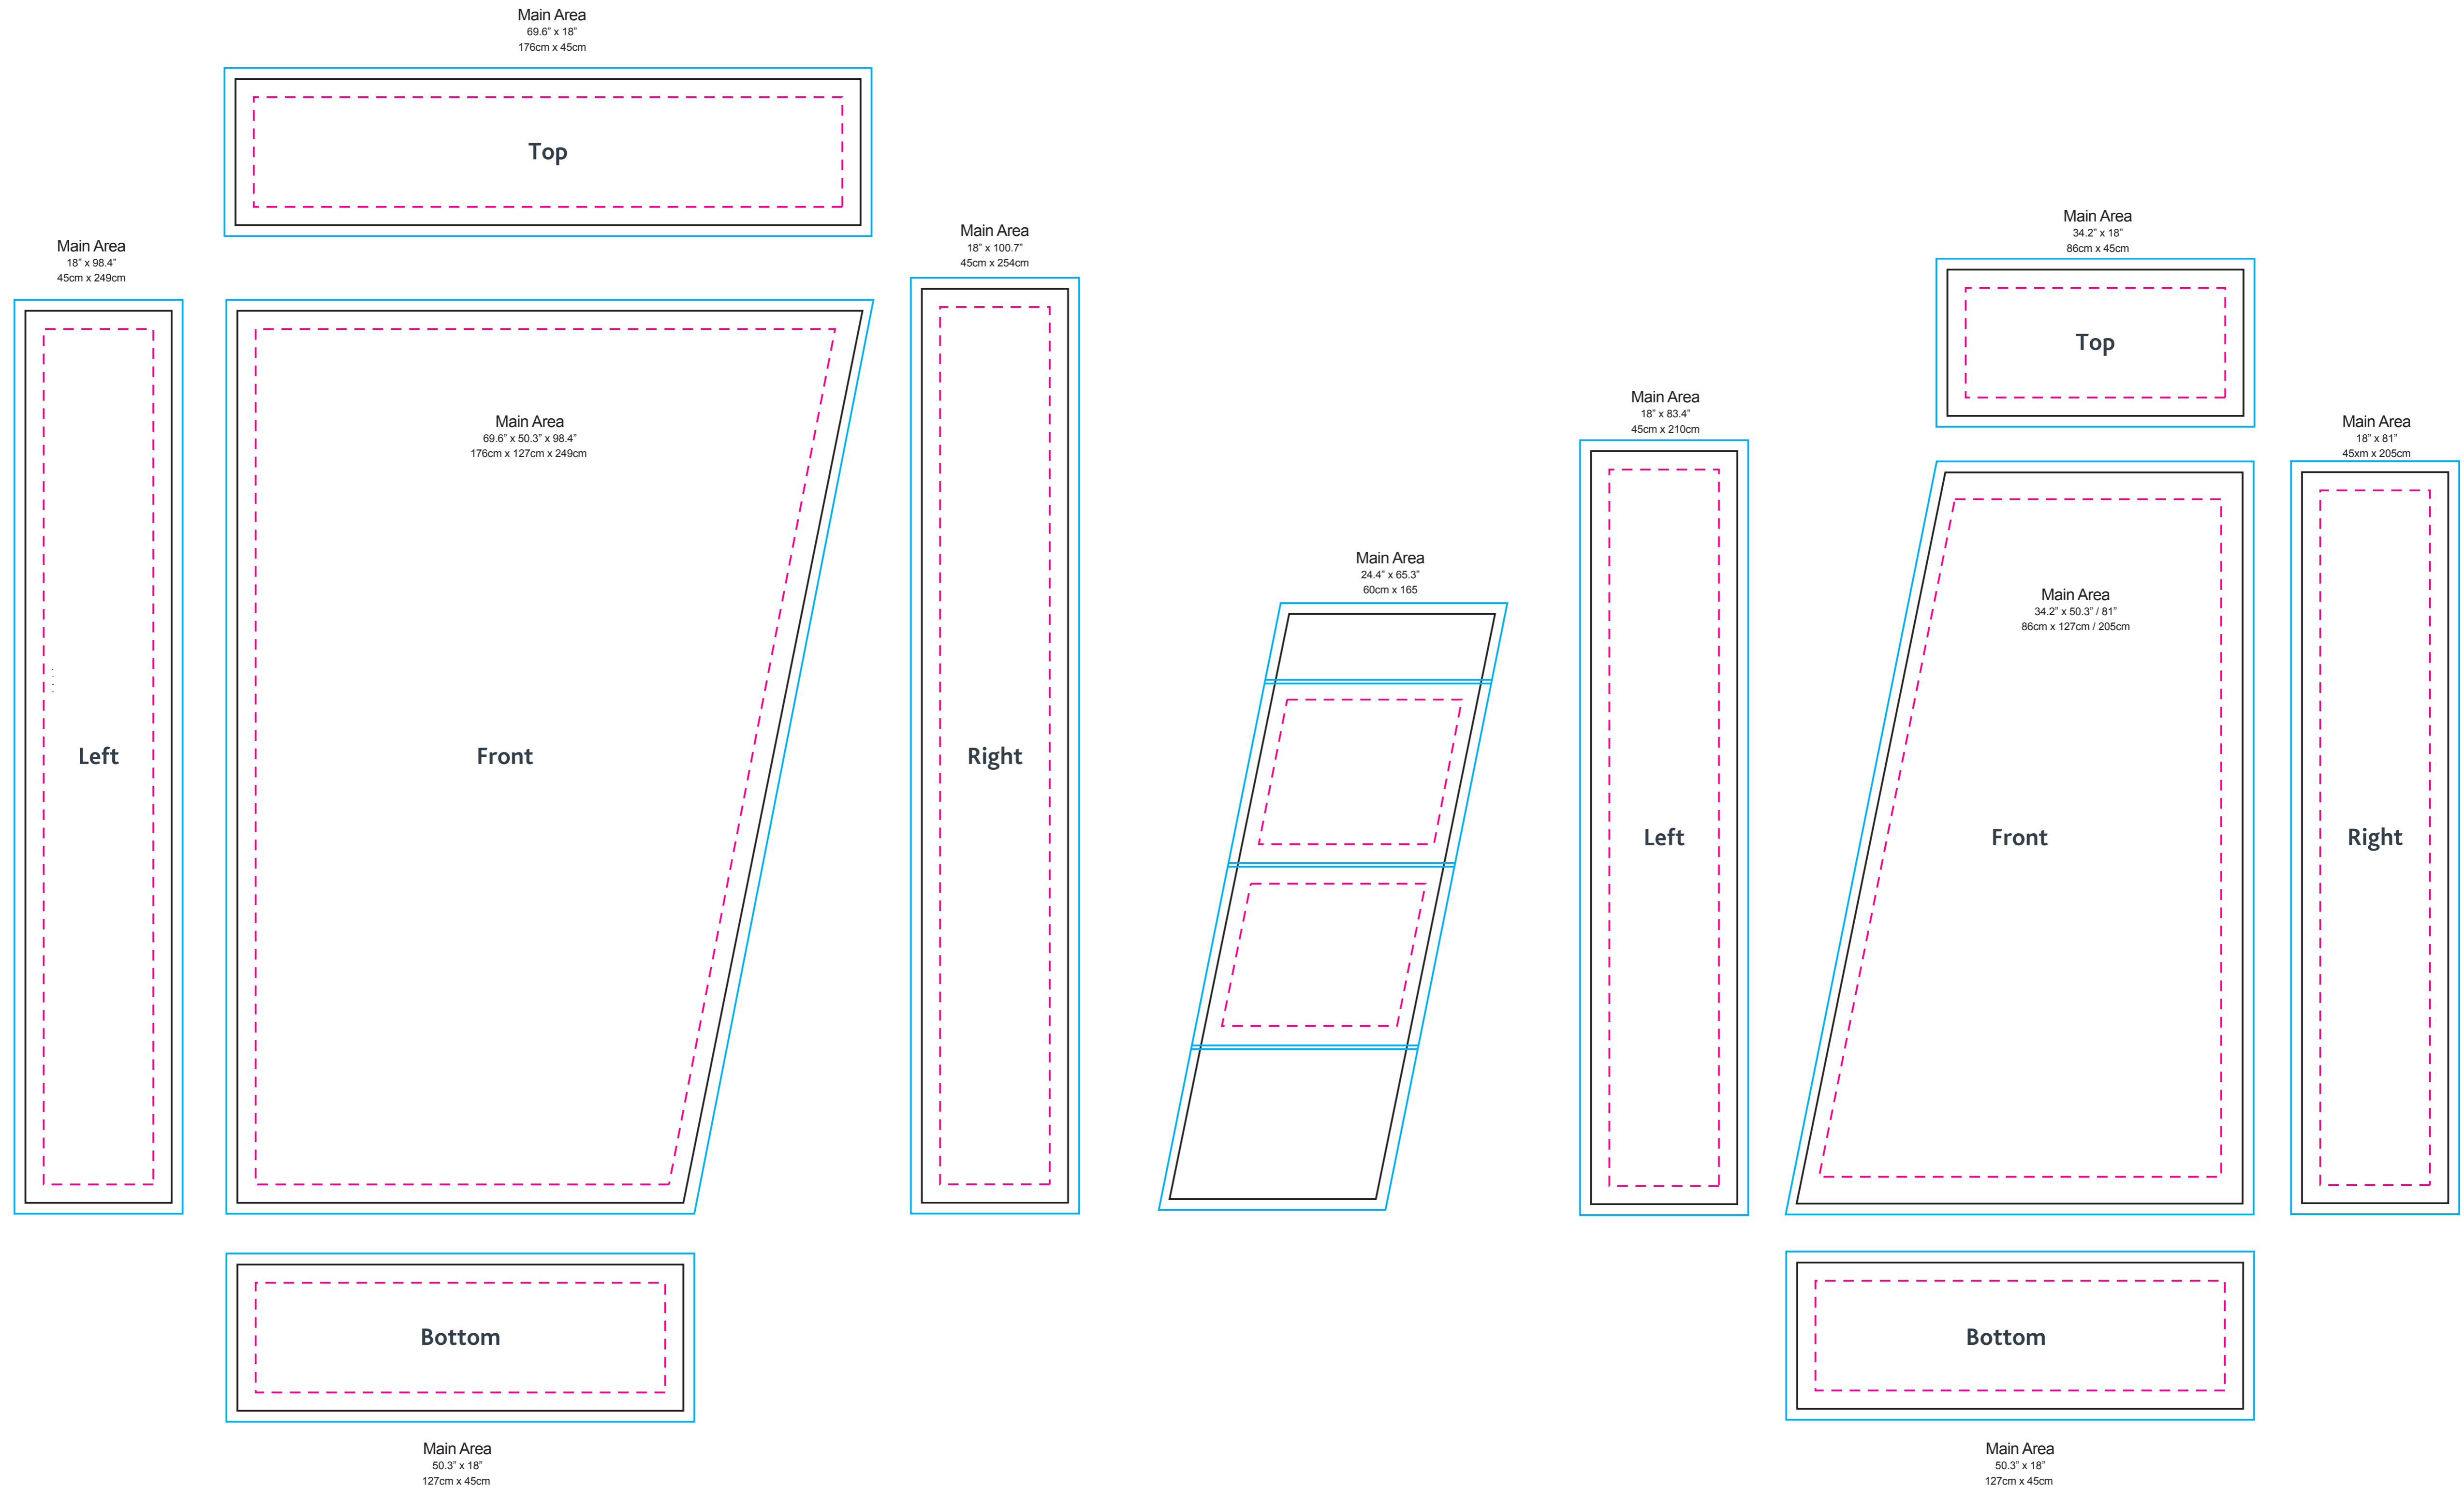

3m InstaShelf Booth

Bleed area 
 Main area 
 Safe visible area 

Keep all important graphics inside the safe visible areas
 All text & strokes must be outlined
 Any pixel-based artwork must be a minimum of 100dpi

Case to Podium

- Bleed area 
- Main area 
- Safe visible area 

Keep all important graphics inside the safe visible areas
All text & strokes must be outlined
Any pixel-based artwork must be a minimum of 100dpi

Main Area
88.1" x 41.3"
223cm x 104cm

iPad Stand

Bleed area

Main area

Safe visible area

Shelve Stand

Bleed area 
Main area 
Safe visible area 

Keep all important graphics inside the safe visible areas
All text & strokes must be outlined
Any pixel-based artwork must be a minimum of 100dpi

Main Area
222.8" x 17.7"
563cm x 43cm

Inside (50% Scale)

Main Area
80.7" x 33.4"
203cm x 83cm

Main Area
33.4" x 17.7"
83cm x 43cm

Main Area
80.7" x 33.4"
203cm x 83cm

Main Area
33.4" x 17.7"
83cm x 43cm