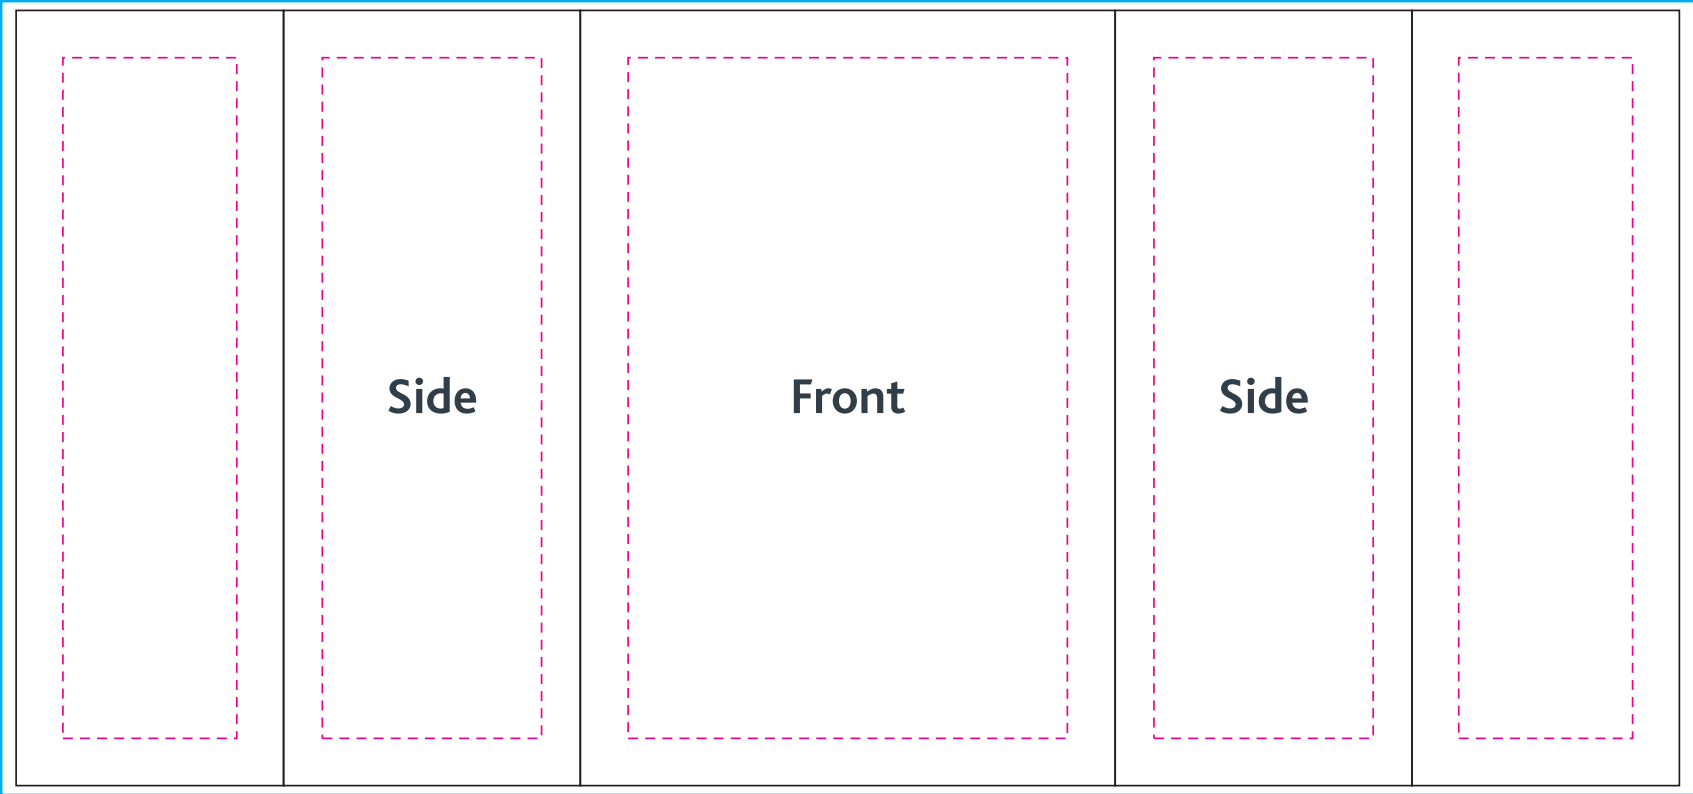

3m InstaShelf Booth

Bleed area 
 Main area 
 Safe visible area 

Keep all important graphics inside the safe visible areas
 All text & strokes must be outlined
 Any pixel-based artwork must be a minimum of 100dpi

Case to Podium

- Bleed area 
- Main area 
- Safe visible area 

Keep all important graphics inside the safe visible areas
All text & strokes must be outlined
Any pixel-based artwork must be a minimum of 100dpi

Main Area
88.1" x 41.3"
223cm x 104cm

iPad Stand

Bleed area

Main area

Safe visible area

Shelve Stand

Bleed area 
Main area 
Safe visible area 

Keep all important graphics inside the safe visible areas
All text & strokes must be outlined
Any pixel-based artwork must be a minimum of 100dpi

Main Area
222.8" x 17.7"
563cm x 43cm

Inside (50% Scale)

Main Area
80.7" x 33.4"
203cm x 83cm

Main Area
33.4" x 17.7"
83cm x 43cm

Main Area
80.7" x 33.4"
203cm x 83cm

Main Area
33.4" x 17.7"
83cm x 43cm