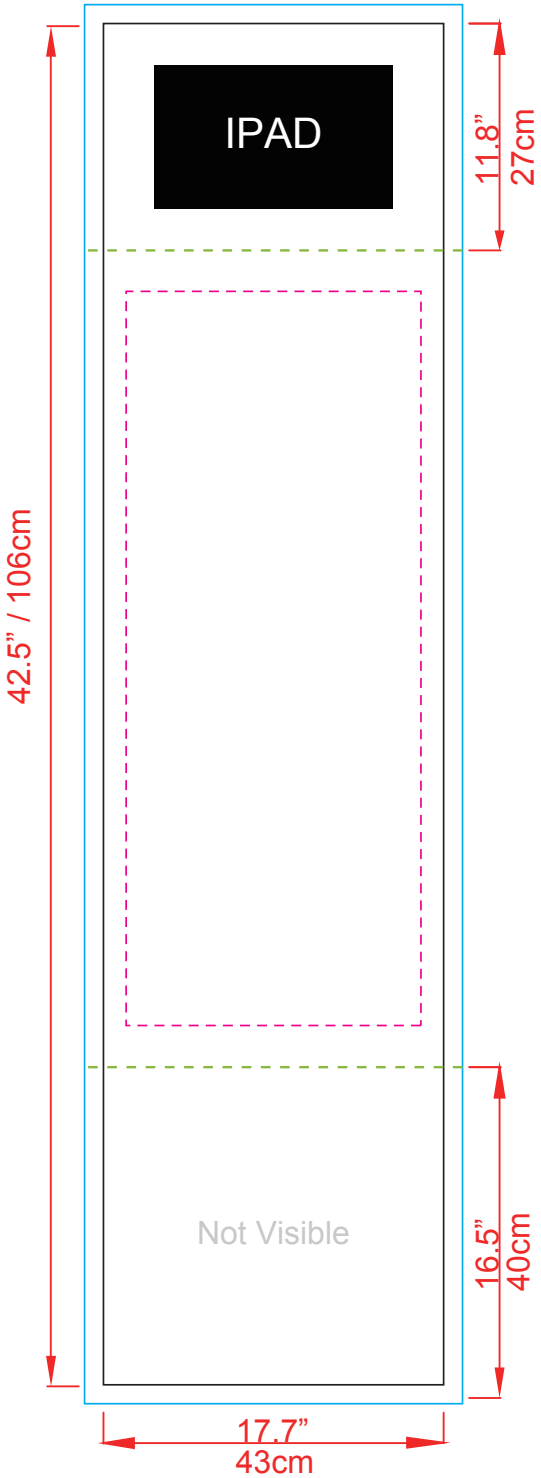

3m InstaShelf Booth

Bleed area 
 Main area 
 Safe visible area 

Keep all important graphics inside the safe visible areas
 All text & strokes must be outlined
 Any pixel-based artwork must be a minimum of 100dpi

Case to Podium

- Bleed area 
- Main area 
- Safe visible area 

Keep all important graphics inside the safe visible areas
All text & strokes must be outlined
Any pixel-based artwork must be a minimum of 100dpi

Main Area
88.1" x 41.3"
223cm x 104cm

iPad Stand

Bleed area

Main area

Safe visible area

Shelve Stand

Bleed area 
Main area 
Safe visible area 

Keep all important graphics inside the safe visible areas
All text & strokes must be outlined
Any pixel-based artwork must be a minimum of 100dpi

Main Area
222.8" x 17.7"
563cm x 43cm

Inside (50% Scale)

Main Area
80.7" x 33.4"
203cm x 83cm

Main Area
33.4" x 17.7"
83cm x 43cm

Main Area
80.7" x 33.4"
203cm x 83cm

Main Area
33.4" x 17.7"
83cm x 43cm