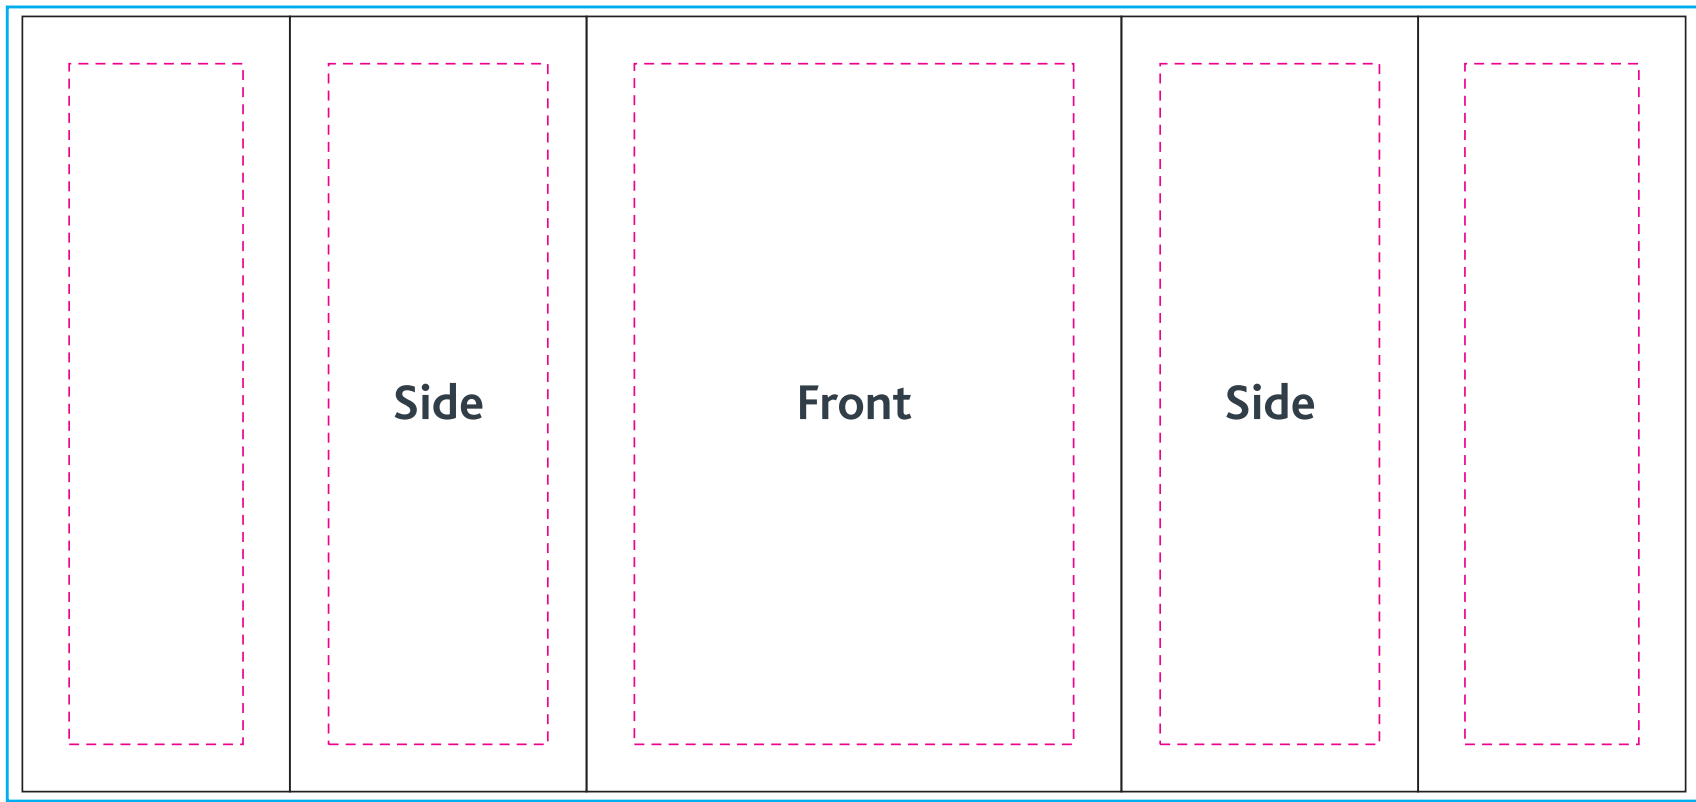

Main Area  
95.6" x 90.1" / 99.7"  
242cm x 228cm / 253cm

Main Area  
60.2" x 90.1"  
152cm x 228cm

Main Area  
60.2" x 90.1"  
152cm x 228cm

# Case to Podium

- Bleed area 
- Main area 
- Safe visible area 

Keep all important graphics inside the safe visible areas  
All text & strokes must be outlined  
Any pixel-based artwork must be a minimum of 100dpi

Main Area  
88.1" x 41.3"  
223cm x 104cm