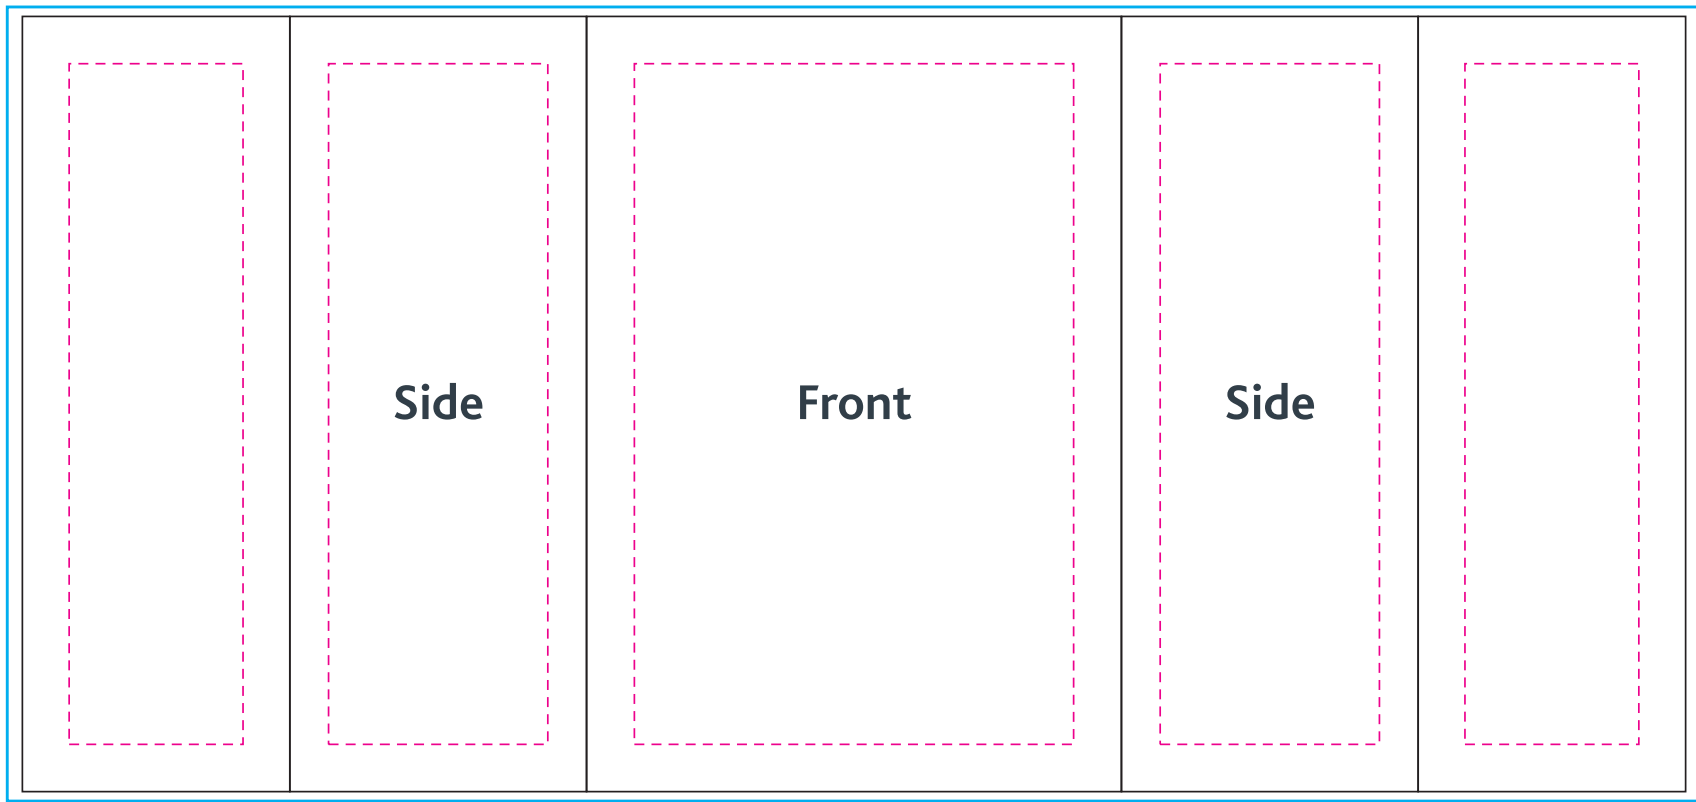

20ft InstaStretch Booth 10

Bleed area 
Main area 
Safe visible area 

Keep all important graphics inside the safe visible areas
All text & strokes must be outlined
Any pixel-based artwork must be a minimum of 100dpi

Main Area
79.9" x 90.1" / 99.7"
202cm x 228cm / 253cm

Main Area
95.6" x 90.1" / 99.7"
242cm x 228cm / 253cm

Main Area
40.5" x 90.1" / 99.7"
102cm x 228cm / 253cm

Case to Podium

- Bleed area 
- Main area 
- Safe visible area 

Keep all important graphics inside the safe visible areas
All text & strokes must be outlined
Any pixel-based artwork must be a minimum of 100dpi

Main Area
88.1" x 41.3"
223cm x 104cm

Case to Podium

- Bleed area 
- Main area 
- Safe visible area 

Keep all important graphics inside the safe visible areas
All text & strokes must be outlined
Any pixel-based artwork must be a minimum of 100dpi

Main Area
88.1" x 41.3"
223cm x 104cm