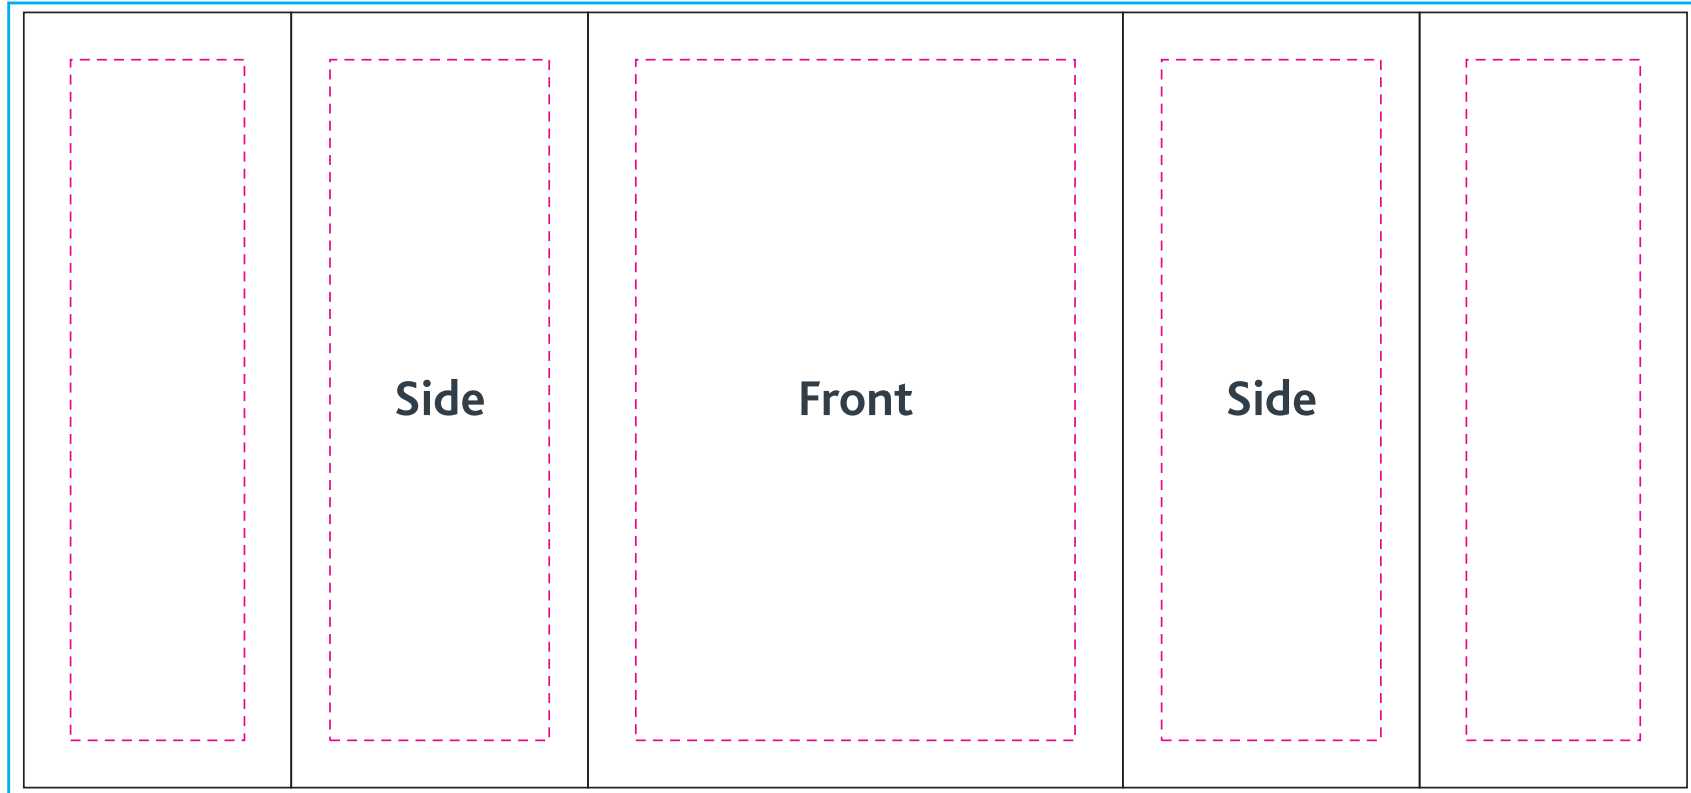

20ft InstaStretch Booth 11

Bleed area 
Main area 
Safe visible area 

Keep all important graphics inside the safe visible areas
All text & strokes must be outlined
Any pixel-based artwork must be a minimum of 100dpi

Main Area
79.9" x 90.1" / 99.7"
202cm x 228cm / 253cm

Main Area
79.9" x 99.7"
202cm x 253cm

Main Area
79.9" x 90.1" / 99.7"
202cm x 228cm / 253cm

Case to Podium

- Bleed area 
- Main area 
- Safe visible area 

Keep all important graphics inside the safe visible areas
All text & strokes must be outlined
Any pixel-based artwork must be a minimum of 100dpi

Instant

PROMOTION

Main Area
88.1" x 41.3"
223cm x 104cm

Case to Podium

- Bleed area 
- Main area 
- Safe visible area 

Keep all important graphics inside the safe visible areas
All text & strokes must be outlined
Any pixel-based artwork must be a minimum of 100dpi

Instant

P R O M O T I O N