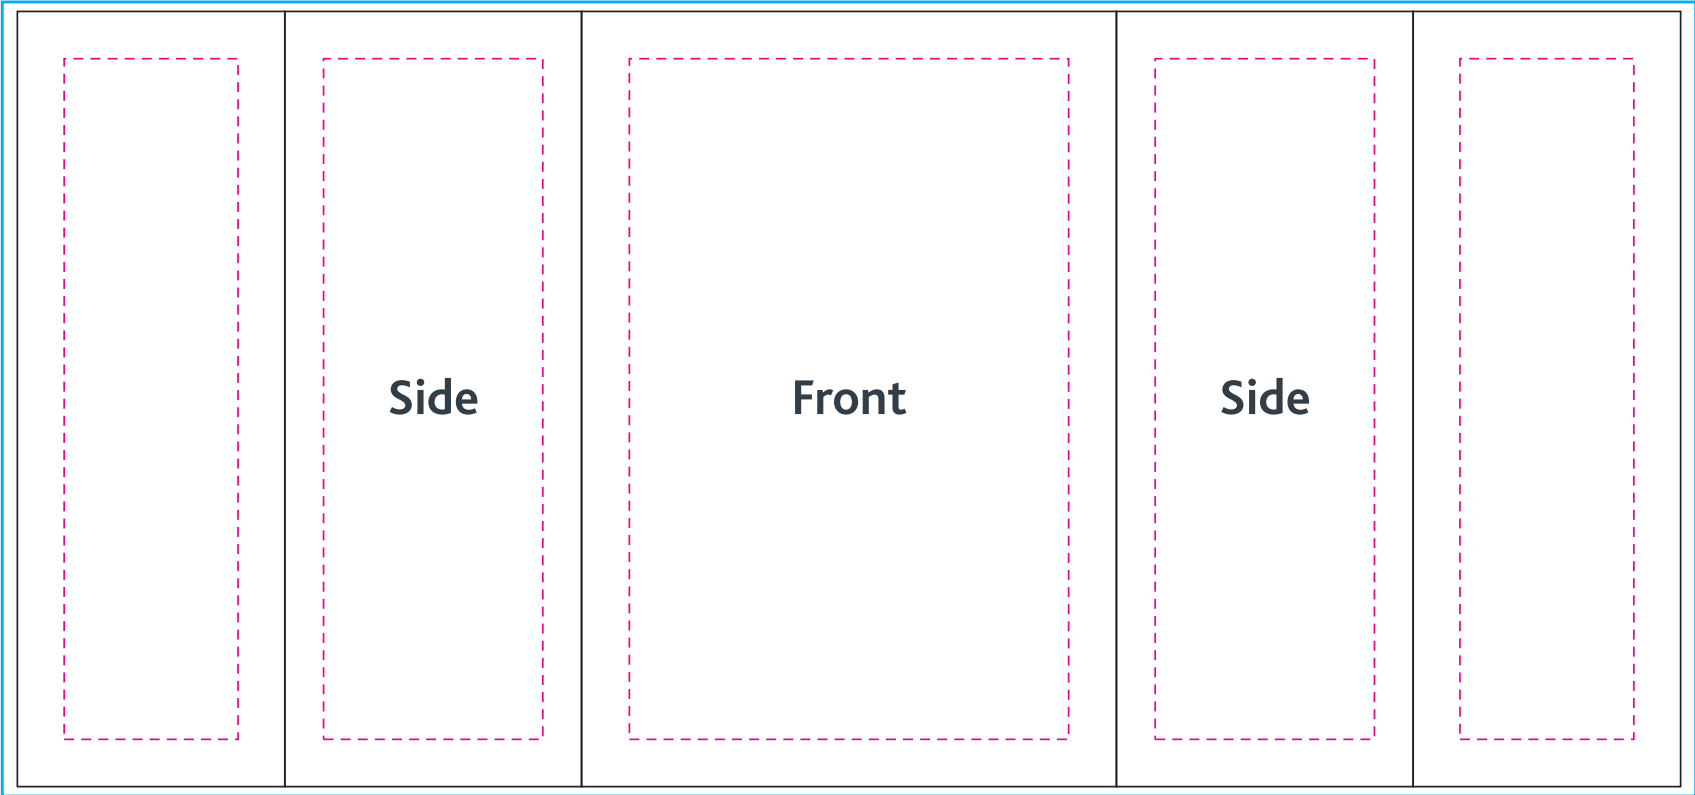

Main Area
40.5" x 112.9"
102cm x 286cm

Main Area
40.5" x 90.1" / 99.7"
102cm x 228cm / 253cm

Main Area
79.9" x 90.1"
202cm x 228cm

Main Area
40.5" x 90.1" / 99.7"
102cm x 228cm / 253cm

Main Area
40.5" x 112.9"
102cm x 286cm

Case to Podium

- Bleed area 
- Main area 
- Safe visible area 

Keep all important graphics inside the safe visible areas
All text & strokes must be outlined
Any pixel-based artwork must be a minimum of 100dpi

Main Area
88.1" x 41.3"
223cm x 104cm

Square Display Counter

- Bleed area 
- Main area 
- Safe visible area 

Keep all important graphics inside the safe visible areas
All text & strokes must be outlined
Any pixel-based artwork must be a minimum of 100dpi

Main Area
88" x 41.3"
223cm x 104cm