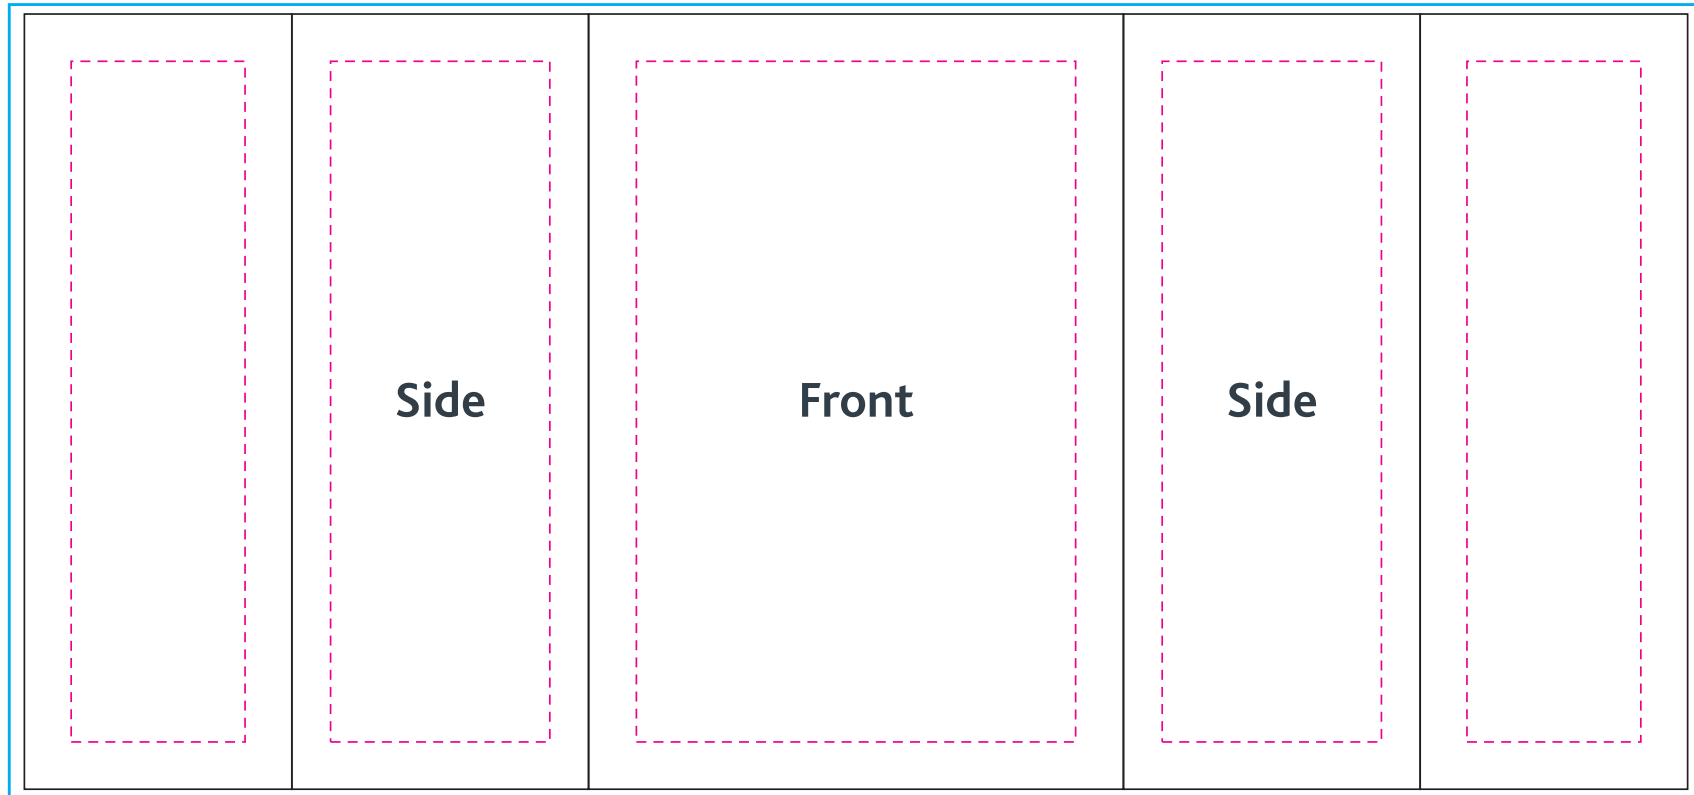

Main Area  
40.5" x 112.9"  
102cm x 286cm

Main Area  
40.5" x 90.1" / 99.7"  
102cm x 228cm / 253cm

Main Area  
79.9" x 99.7"  
202cm x 253cm

Main Area  
40.5" x 90.1" / 99.7"  
102cm x 228cm / 253cm

Main Area  
40.5" x 112.9"  
102cm x 286cm

# Case to Podium

- Bleed area 
- Main area 
- Safe visible area 

Keep all important graphics inside the safe visible areas  
All text & strokes must be outlined  
Any pixel-based artwork must be a minimum of 100dpi

**Main Area**  
88.1" x 41.3"  
223cm x 104cm

# Square Display Counter

Bleed area   
Main area   
Safe visible area 

Keep all important graphics inside the safe visible areas  
All text & strokes must be outlined  
Any pixel-based artwork must be a minimum of 100dpi