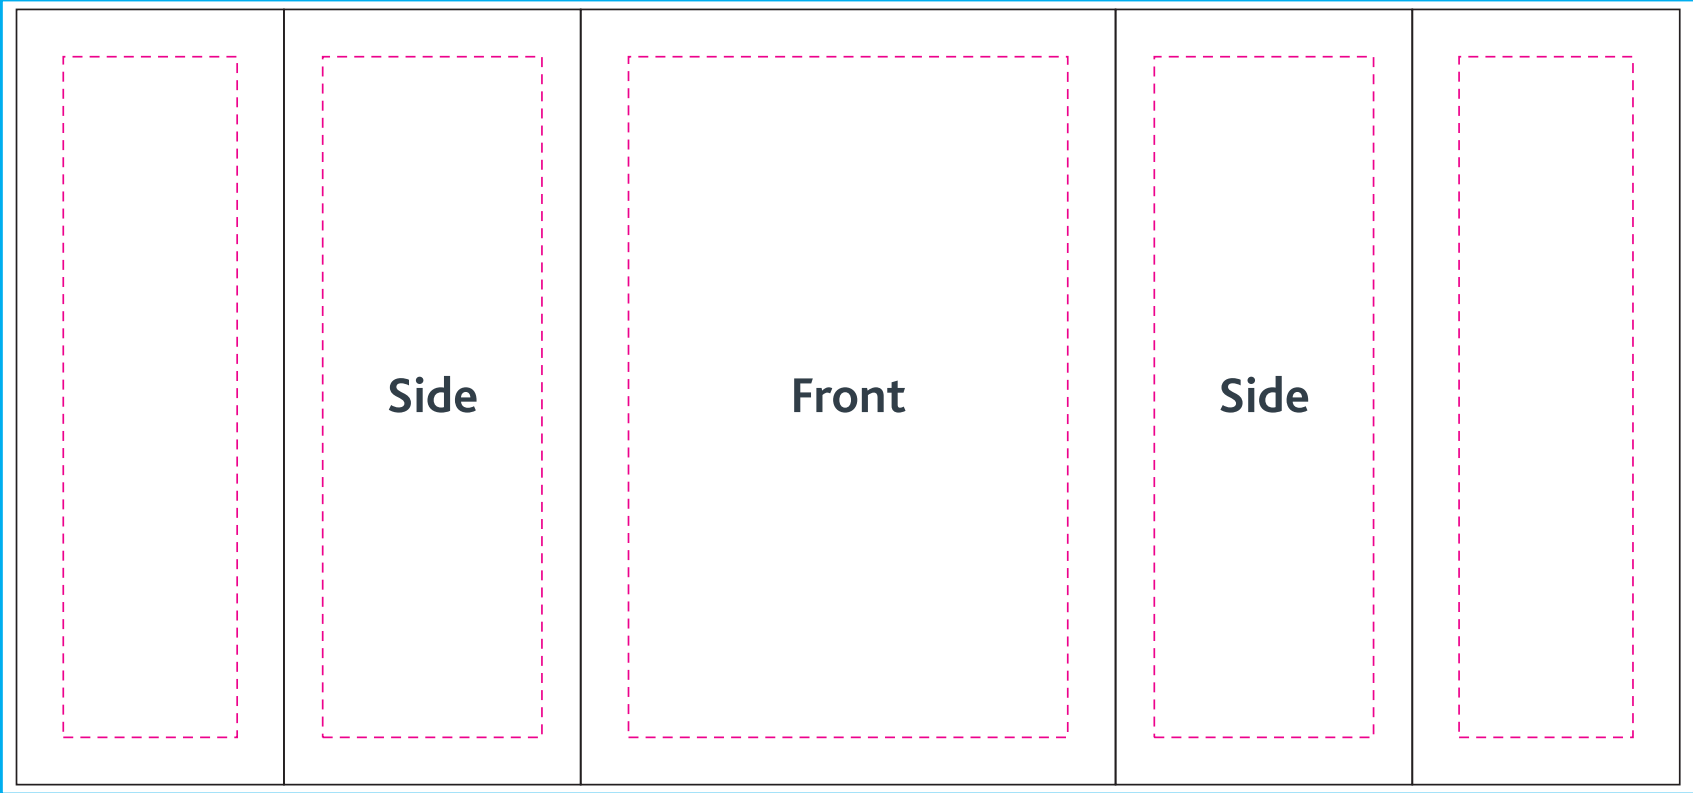

**Main Area**  
60.2" x 90.1" / 99.7"  
152cm x 228cm / 253cm

**Main Area**  
79.9" x 90.1" / 99.7"  
202cm x 228cm / 253cm

**Main Area**  
40.5" x 90.1" / 99.7"  
102cm x 228cm / 253cm

# Case to Podium

- Bleed area 
- Main area 
- Safe visible area 

Keep all important graphics inside the safe visible areas  
All text & strokes must be outlined  
Any pixel-based artwork must be a minimum of 100dpi

Main Area  
88.1" x 41.3"  
223cm x 104cm

# Square Display Counter

- Bleed area 
- Main area 
- Safe visible area 

Keep all important graphics inside the safe visible areas  
All text & strokes must be outlined  
Any pixel-based artwork must be a minimum of 100dpi