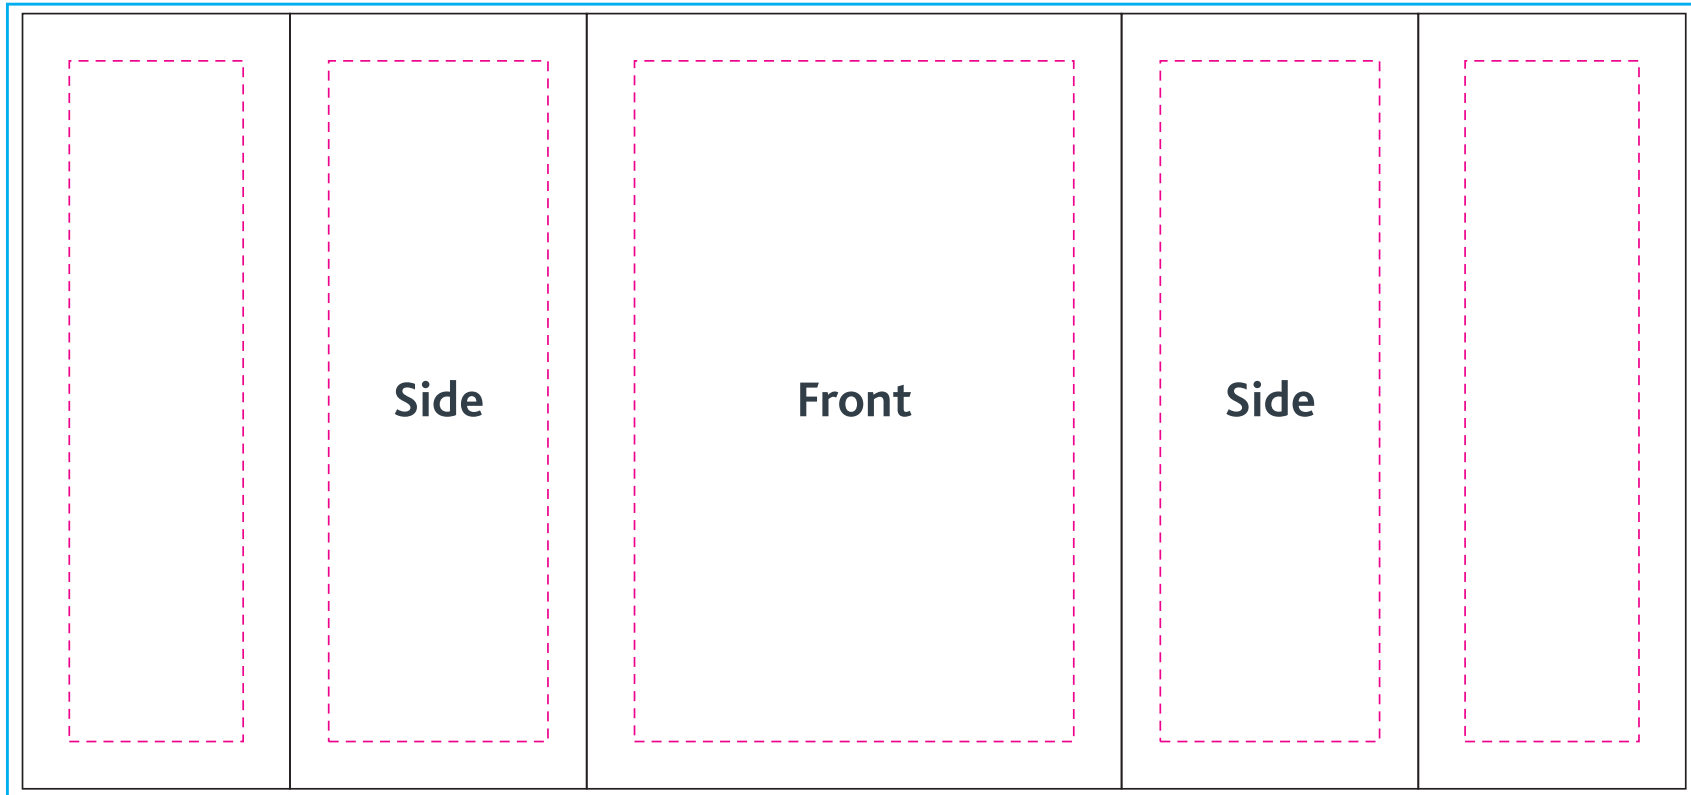

20ft InstaStretch Booth 8

Bleed area 
Main area 
Safe visible area 

Keep all important graphics inside the safe visible areas
All text & strokes must be outlined
Any pixel-based artwork must be a minimum of 100dpi

Main Area
79.9" x 90.1" / 99.7"
202cm x 228cm / 253cm

Main Area
79.9" x 90.1"
202cm x 228cm

Main Area
79.9" x 90.1" / 99.7"
202cm x 228cm / 253cm

Case to Podium

- Bleed area 
- Main area 
- Safe visible area 

Keep all important graphics inside the safe visible areas
All text & strokes must be outlined
Any pixel-based artwork must be a minimum of 100dpi

Main Area
88.1" x 41.3"
223cm x 104cm

Triangle Display Counter

- Bleed area 
- Main area 
- Safe visible area 

Keep all important graphics inside the safe visible areas
All text & strokes must be outlined
Any pixel-based artwork must be a minimum of 100dpi

Main Area
72.4" x 41.3"
183cm x 104cm